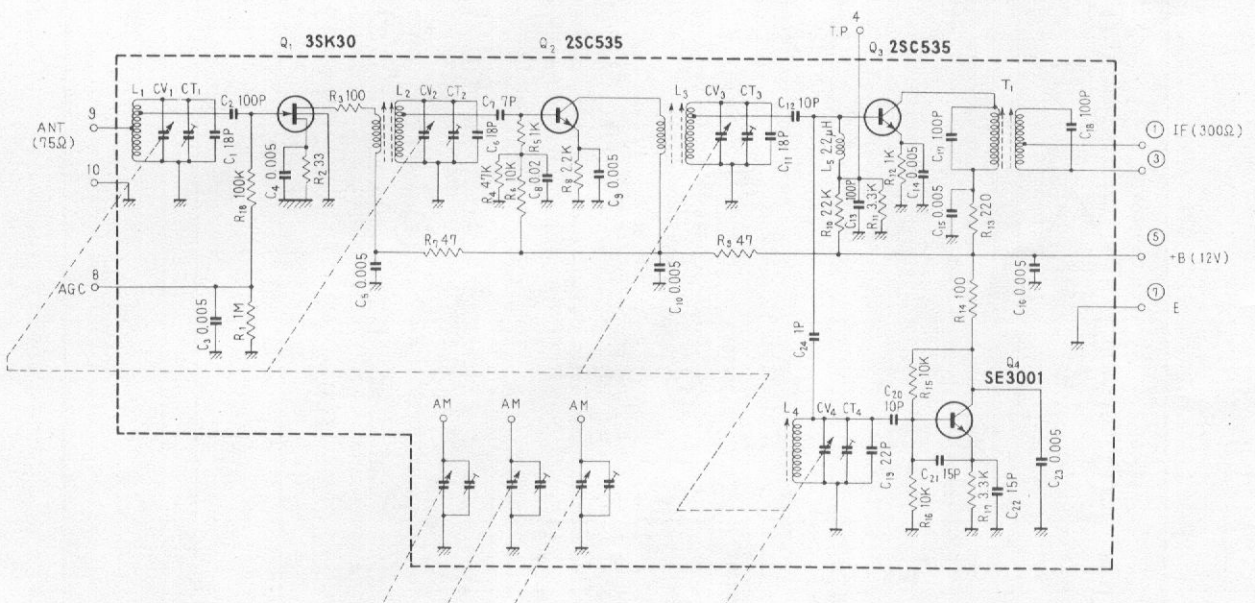

FM FRONT END for FW, KCW, KUW model

FM FRONT END

W11-045